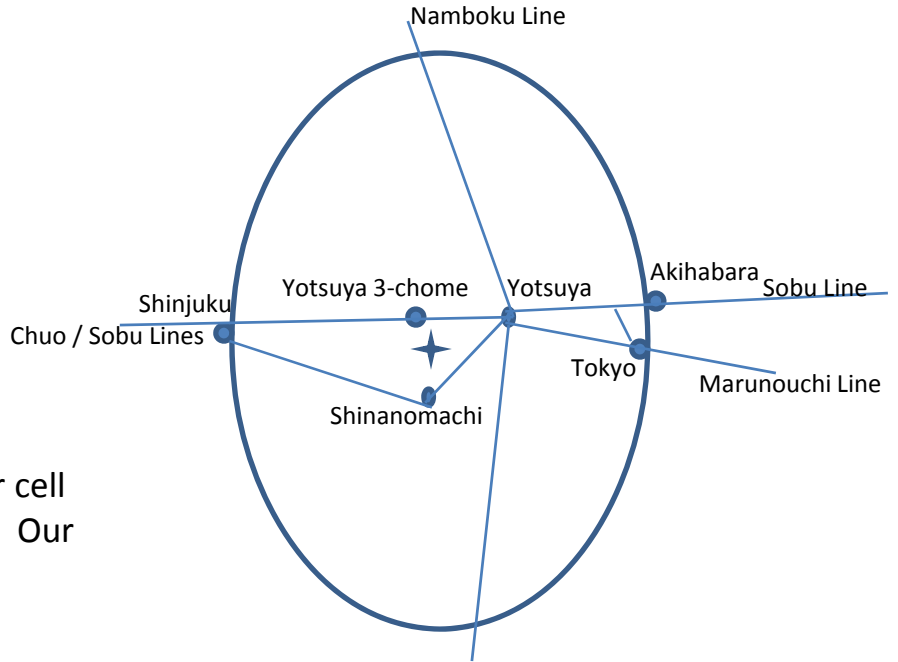

www.US-TaxCPA.com

Dan Schouten
CPA MBA CMA CFM
Shalom Horiuchi Bldg. 303
Sugacho 12, Shinjuku-ku
Tokyo 160-0018 Japan
Tel/Fax +81-3-3353-5626

Please give a call from your cell phone when you get close. Our place is easy to miss.

From Yotsuya 3-chome Station Exit 3, take a LEFT out of the station to the big intersection and turn LEFT again. Go straight to the 2nd Traffic Light and turn LEFT. Pass the 2nd Street on the Left and take the FIRST STREET ON RIGHT (a narrow deadend). Give a phone call when you get close. Easy to miss.