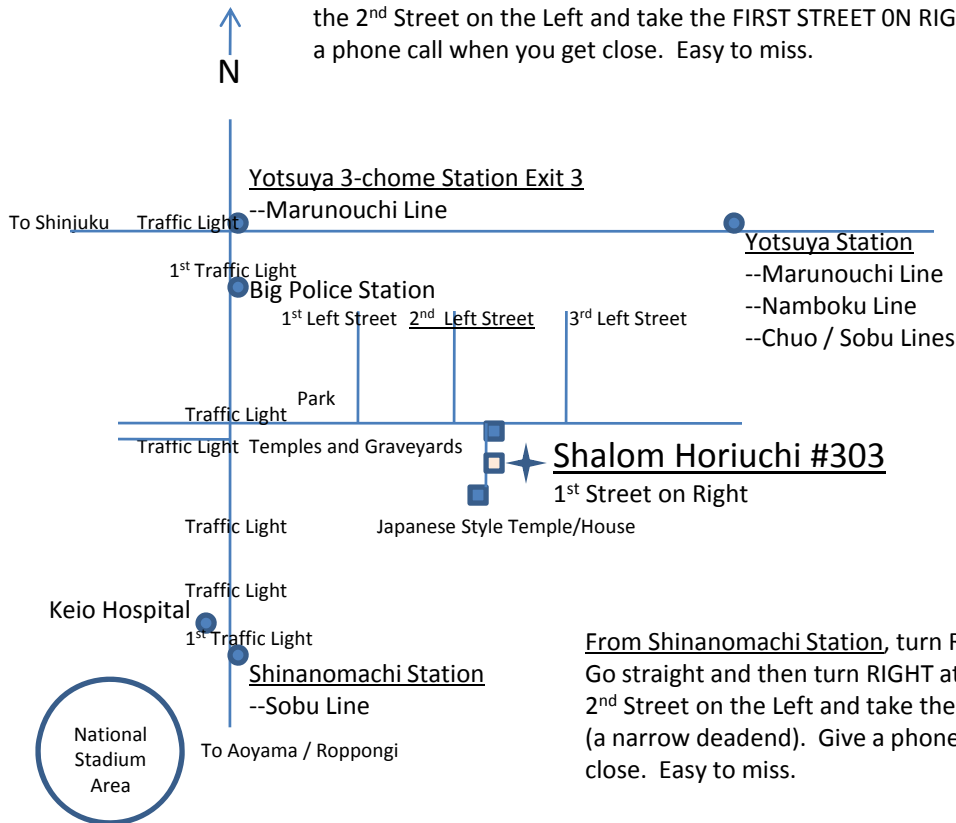

From Yotsuya 3-chome Station Exit 3, take a LEFT out of the station to the big intersection and turn LEFT again. Go straight to the 2nd Traffic Light and turn LEFT. Pass the 2nd Street on the Left and take the FIRST STREET ON RIGHT (a narrow deadend). Give a phone call when you get close. Easy to miss.

From Shinanomachi Station, turn RIGHT out of the station. Go straight and then turn RIGHT at the 5th Light. Pass the 2nd Street on the Left and take the FIRST STREET ON RIGHT (a narrow deadend). Give a phone call when you get close. Easy to miss.